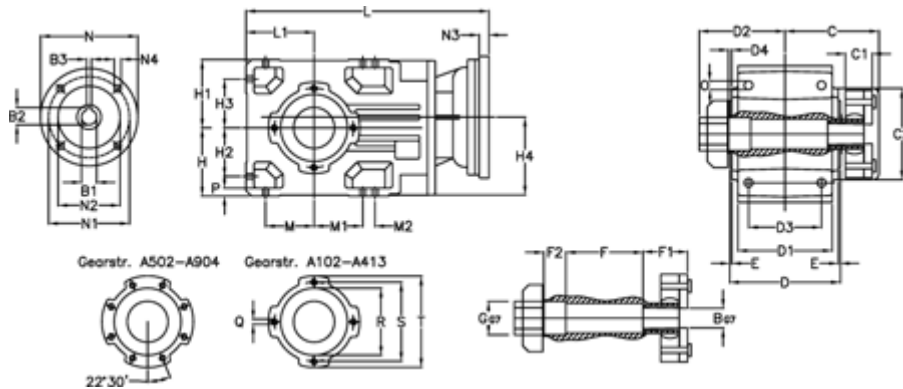

Article number: 296003513636425

Description: Bevel helical gearbox
A353QF40-136,3-P71B5

Measures

B = 40	D1 = 166	F2 = 53	L = 417.0	N3 = 4,5
B1 = 14	D2 = 80	G = 42	L1 = 100	N4 = M8x16
B2 = 16.3	D3 = 135	GA = 43	M = 73.0	O = 12.0
B3 = 5	d4 = 5.0	H = 100	M1 = 73.0	P = 11
C = 70.0	Description = A353 QF-xx P71 B5	H1 = 100	M2 = 11	Q = M10x17
C1 = 24	E = 3.5	H2 = 73.0	N = 160	R = 110
C2 = 90.0	F = 12.0	H3 = 73.0	N1 = 130	S = 130
D = 173	F1 = 48.0	H4 = 114.0	N2 = 110	T = 150